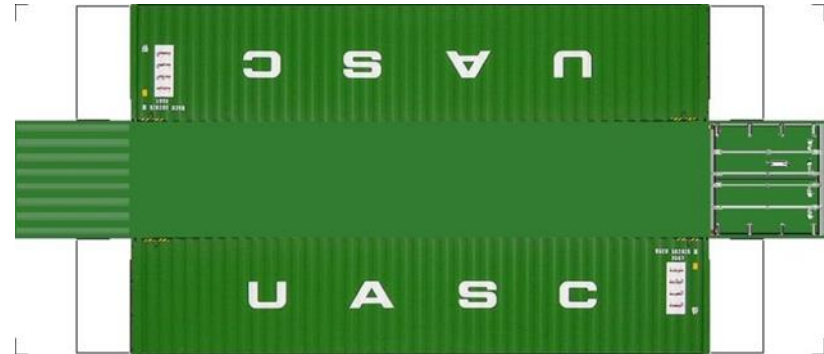

BUILD YOUR OWN (N SCALE) 40ft SHIPPING CONTAINERS

[Click to watch instructional video](#)

BUILD YOUR OWN (40ft SHIPPING CONTAINERS) N SCALE

Drawn By
www.krafttrains.com