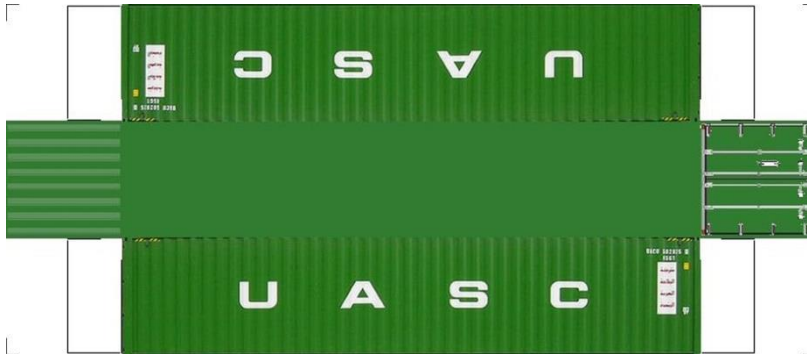

BUILD YOUR OWN (N SCALE) 40ft SHIPPING CONTAINERS

[Click to watch instructional video](#)

BUILD YOUR OWN (40ft SHIPPING CONTAINERS) N SCALE

Drawn By
www.krafttrains.com