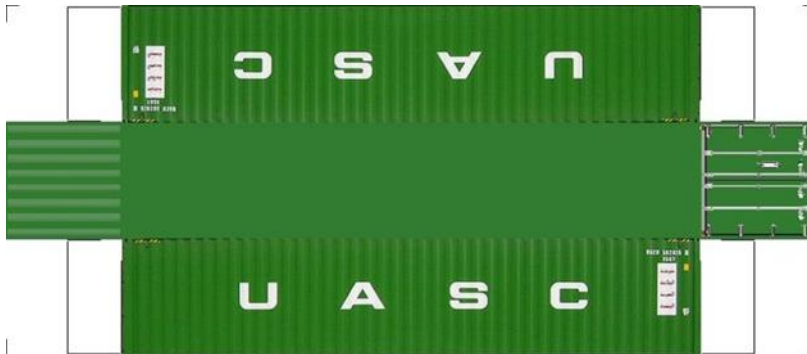

BUILD YOUR OWN (N SCALE) 40ft SHIPPING CONTAINERS

[Click to watch instructional video](#)

BUILD YOUR OWN (40ft SHIPPING CONTAINERS) N SCALE

Drawn By
www.krafttrains.com