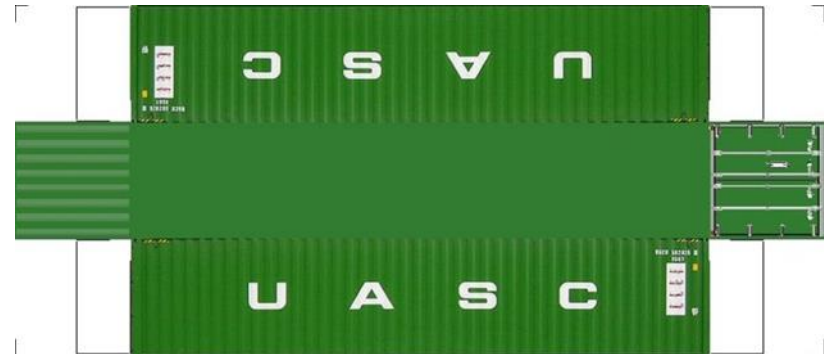

BUILD YOUR OWN (N SCALE) 40ft SHIPPING CONTAINERS

[Click to watch instructional video](#)

BUILD YOUR OWN (40ft SHIPPING CONTAINERS) N SCALE

Drawn By
www.krafttrains.com